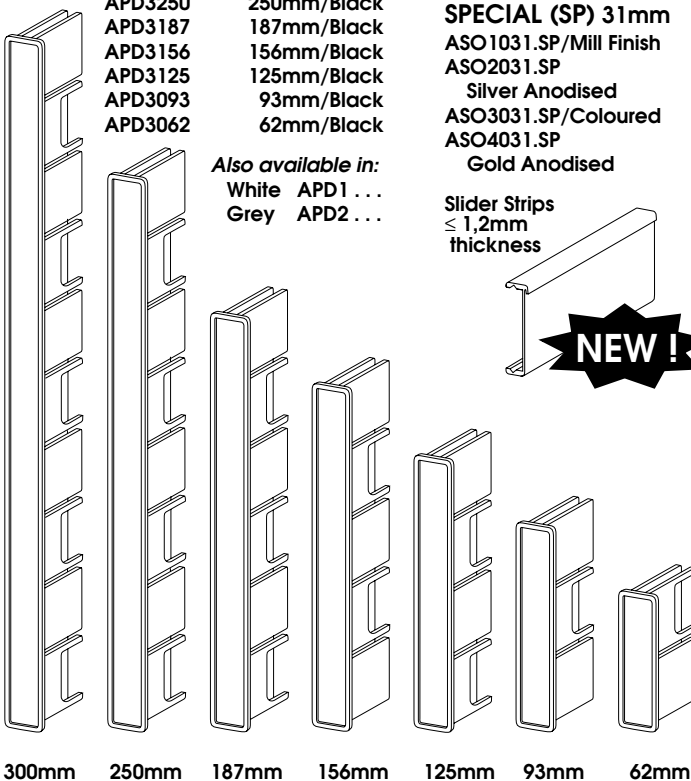

DOUBLE SIDED END CAPS

APD3300	300mm/Black
APD3250	250mm/Black
APD3187	187mm/Black
APD3156	156mm/Black
APD3125	125mm/Black
APD3093	93mm/Black
APD3062	62mm/Black

Also available in:
White APD1 ...
Grey APD2 ...

ALUMINIUM FACE PANELS WITH SLIDER

Sliding profiles for changeable inserts in aluminium 5/10 or engraving materials

SINGLE SLIDER SPECIAL (SP) 31mm
ASO1031.SP/Mill Finish
ASO2031.SP
Silver Anodised
ASO3031.SP/Coloured
ASO4031.SP
Gold Anodised

Slider Strips
≤ 1,2mm
thickness

SINGLE SLIDER 31mm
ASO1031 31mm/Mill Finish
ASO2031 31mm
Silver Anodised
ASO3031 31mm/Coloured
ASO4031 31mm
Gold Anodised

Slider Strips
≤ 1,0mm
thickness

SINGLE SLIDER 62mm
ASO1062 62mm/Mill Finish
ASO2062 62mm
Silver Anodised
ASO3062 62mm/Coloured
ASO4062 62mm
Gold Anodised

Slider Strips
≤ 1,6mm
thickness

SINGLE SLIDER 93mm
ASO1093 93mm
Mill Finish
ASO2093 93mm
Silver Anodised
ASO3093 93mm
Coloured
ASO4093 93mm
Gold Anodised

Slider Strips
≤ 1,6mm
thickness