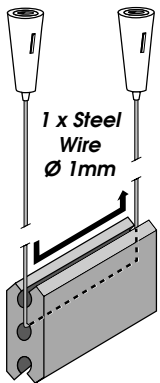

JOINT PROFILE

APC4400 Mill Finish

FOR HANGING SYSTEM.
PROFILES AVAILABLE IN
LENGTHS OF 5 m.

PLASTIC RETAINING CLIP

METAL RETAINING CLIP

SUSPENSION OPTION

2 x APC4001

1 x APC4400