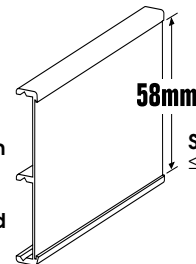

Slider Strips
≤ 1,6mm
thickness