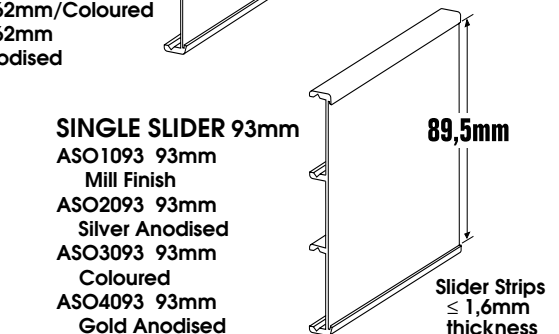

Slider Strips
≤ 1,6mm
thickness

89,5mm