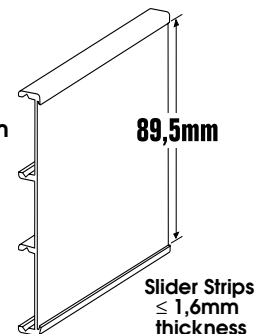

Module Plus Indoor
by CoSign

PLASTIC KEY

APK1000

SINGLE SIDED END CAPS

APE3250	250mm/Black
APE3218	218mm/Black
APE3187	187mm/Black
APE3156	156mm/Black
APE3125	125mm/Black
APE3093	93mm/Black
APE3062	62mm/Black
APE3031	31mm/Black

Also available in:
White APE1 ...
Grey APE2 ...

ALUMINIUM FACE PANELS

ANO1300	300mm/Mill Finish
ANO1250	250mm/Mill Finish
ANO1187	187mm/Mill Finish
ANO1156	156mm/Mill Finish
ANO1125	125mm/Mill Finish
ANO1093	93mm/Mill Finish
ANO1062	62mm/Mill Finish
ANO1031	31mm/Mill Finish

Also available in:
Silver Anodised ANO2 ...
Coloured ANO3 ...
Gold Anodised ANO4 ...

DOUBLE SIDED END CAPS

APD3300	300mm/Black
APD3250	250mm/Black
APD3187	187mm/Black
APD3156	156mm/Black
APD3125	125mm/Black
APD3093	93mm/Black
APD3062	62mm/Black

Also available in:
White APD1 ...
Grey APD2 ...

ALUMINIUM FACE PANELS WITH SLIDER

Sliding profiles for changeable inserts in aluminium 5/10 or engraving materials

SINGLE SLIDER SPECIAL (SP) 31mm
ASO1031.SP/Mill Finish
ASO2031.SP
Silver Anodised
ASO3031.SP/Coloured
ASO4031.SP
Gold Anodised

Slider Strips
≤ 1,2mm
thickness

SINGLE SLIDER 31mm
ASO1031 31mm/Mill Finish
ASO2031 31mm
Silver Anodised
ASO3031 31mm/Coloured
ASO4031 31mm
Gold Anodised

Slider Strips
≤ 1,0mm
thickness

SINGLE SLIDER 62mm
ASO1062 62mm/Mill Finish
ASO2062 62mm
Silver Anodised
ASO3062 62mm/Coloured
ASO4062 62mm
Gold Anodised

Slider Strips
≤ 1,6mm
thickness

SINGLE SLIDER 93mm
ASO1093 93mm
Mill Finish
ASO2093 93mm
Silver Anodised
ASO3093 93mm
Coloured
ASO4093 93mm
Gold Anodised

Slider Strips
≤ 1,6mm
thickness

DOUBLE SLIDER 31mm
ASO1031.2S 31mm/Mill Finish
ASO2031.2S 31mm
Silver Anodised
ASO3031.2S 31mm/Coloured
ASO4031.2S 31mm
Gold Anodised

Slider Strips
≤ 1,0mm
thickness

Slider Strips
≤ 1,6mm
thickness