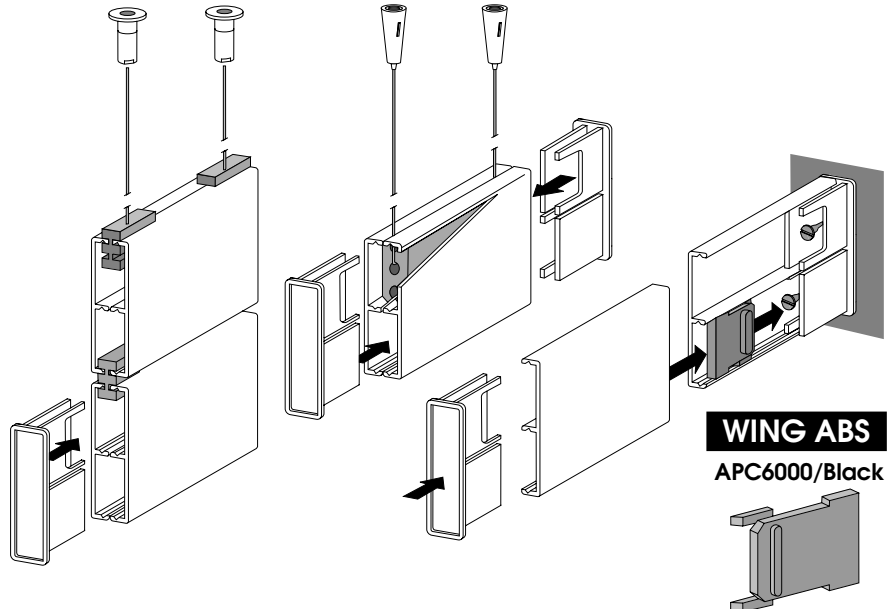

WING ABS

APC6000/Black