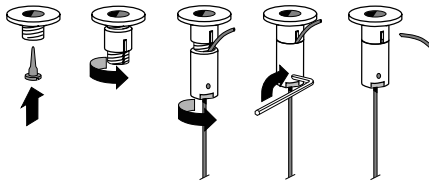

SUSPENSION CLIP

APC4000