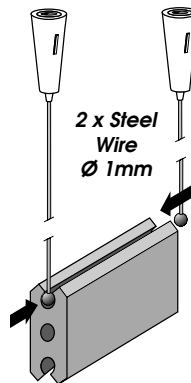

SUSPENSION OPTION

2 x APC4001

1 x APC4400