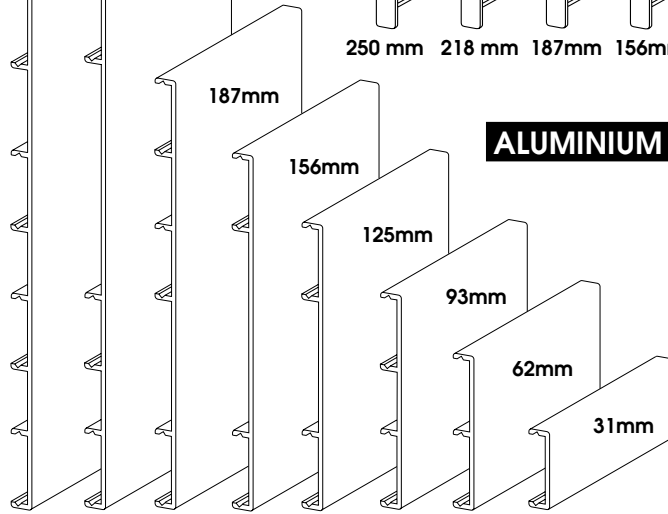

Module Plus Indoor
by CoSign

PLASTIC KEY

APK1000

SINGLE SIDED END CAPS

APE3250	250mm/Black
APE3218	218mm/Black
APE3187	187mm/Black
APE3156	156mm/Black
APE3125	125mm/Black
APE3093	93mm/Black
APE3062	62mm/Black
APE3031	31mm/Black

Also available in:
White APE1 ...
Grey APE2 ...

ALUMINIUM FACE PANELS

ANO1300	300mm/Mill Finish
ANO1250	250mm/Mill Finish
ANO1187	187mm/Mill Finish
ANO1156	156mm/Mill Finish
ANO1125	125mm/Mill Finish
ANO1093	93mm/Mill Finish
ANO1062	62mm/Mill Finish
ANO1031	31mm/Mill Finish

Also available in:
Silver Anodised ANO2 ...
Coloured ANO3 ...
Gold Anodised ANO4 ...

DOUBLE SIDED END CAPS

APD3300	300mm/Black
APD3250	250mm/Black
APD3187	187mm/Black
APD3156	156mm/Black
APD3125	125mm/Black
APD3093	93mm/Black
APD3062	62mm/Black

Also available in:
White APD1 ...
Grey APD2 ...

ALUMINIUM FACE PANELS WITH SLIDER

Sliding profiles for changeable inserts in aluminium 5/10 or engraving materials

SINGLE SLIDER SPECIAL (SP) 31mm
ASO1031.SP/Mill Finish
ASO2031.SP
Silver Anodised
ASO3031.SP/Coloured
ASO4031.SP
Gold Anodised

Slider Strips
≤ 1,2mm
thickness

SINGLE SLIDER 31mm
ASO1031 31mm/Mill Finish
ASO2031 31mm
Silver Anodised
ASO3031 31mm/Coloured
ASO4031 31mm
Gold Anodised

Slider Strips
≤ 1,0mm
thickness

SINGLE SLIDER 62mm
ASO1062 62mm/Mill Finish
ASO2062 62mm
Silver Anodised
ASO3062 62mm/Coloured
ASO4062 62mm
Gold Anodised

Slider Strips
≤ 1,6mm
thickness

SINGLE SLIDER 93mm
ASO1093 93mm
Mill Finish
ASO2093 93mm
Silver Anodised
ASO3093 93mm
Coloured
ASO4093 93mm
Gold Anodised

Slider Strips
≤ 1,6mm
thickness

DOUBLE SLIDER 31mm
ASO1031.2S 31mm/Mill Finish
ASO2031.2S 31mm
Silver Anodised
ASO3031.2S 31mm/Coloured
ASO4031.2S 31mm
Gold Anodised

Slider Strips
≤ 1,0mm
thickness

Slider Strips
≤ 1,6mm
thickness