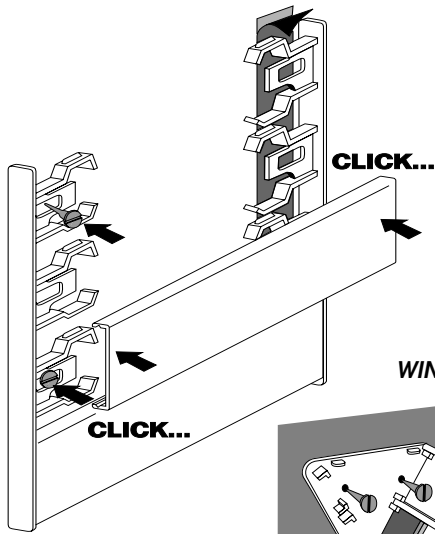

Module Plus Indoor

by CoSign

TRIANGULAR END CAPS

For Desk Top Signs

TRIANGULAR END CAP 31mm

- APW1031 31mm/White
- APW2031 31mm/Grey
- APW3031 31mm/Black

TRIANGULAR END CAP 62mm

- APW1062 62mm/White
- APW2062 62mm/Grey
- APW3062 62mm/Black

Projected Top Sign (Flag)

WING

APC7000/Black

WING for Desk Top Signs

Desk Top Sign 31mm

Desk Top Sign 62mm