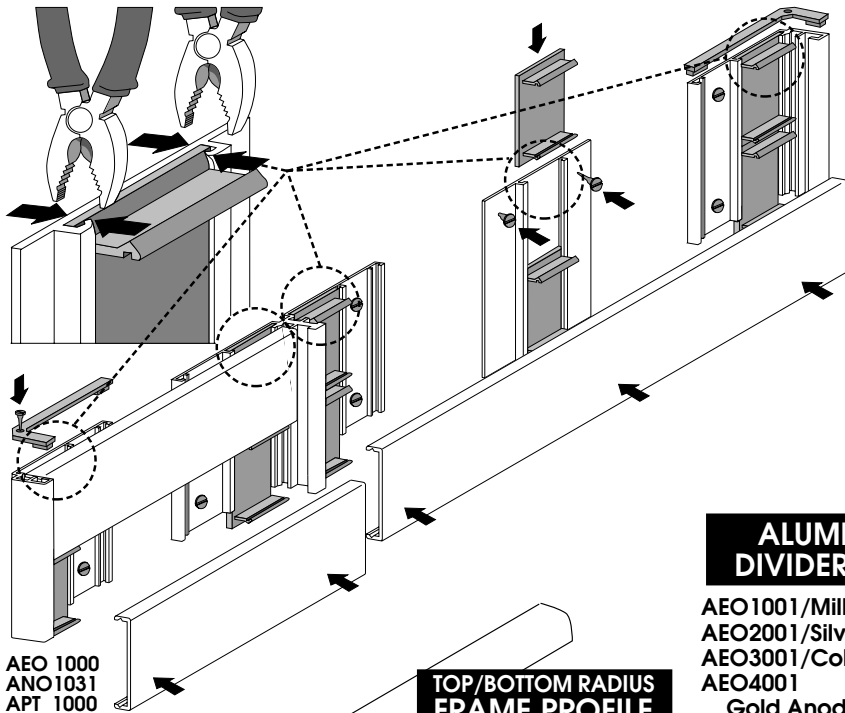

**Module Plus
Indoor**
by CoSign