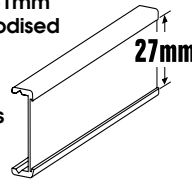

SINGLE SLIDER 31mm
ASO1031 31mm/Mill Finish
ASO2031 31mm
Silver Anodised
ASO3031 31mm/Coloured
ASO4031 31mm
Gold Anodised

Slider Strips
≤ 1,0mm
thickness

SINGLE SLIDER 62mm
ASO1062 62mm/Mill Finish
ASO2062 62mm
Silver Anodised
ASO3062 62mm/Coloured
ASO4062 62mm
Gold Anodised

Slider Strips
≤ 1,6mm
thickness