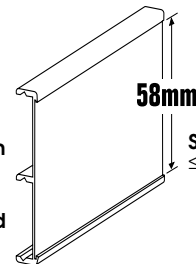

SINGLE SLIDER 93mm
ASO1093 93mm
Mill Finish
ASO2093 93mm
Silver Anodised
ASO3093 93mm
Coloured
ASO4093 93mm
Gold Anodised

Slider Strips
≤ 1,6mm
thickness