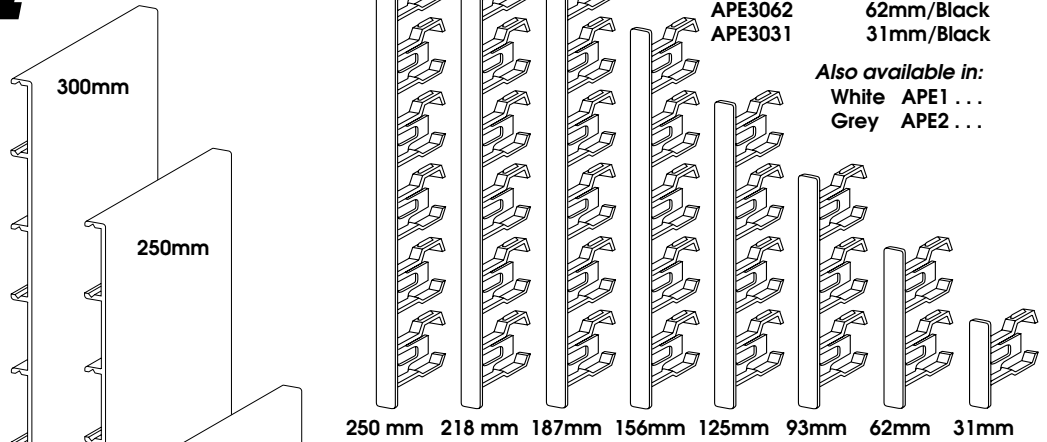

Module Plus Indoor
by CoSign

PLASTIC KEY

APK1000

SINGLE SIDED END CAPS

APE3250	250mm/Black
APE3218	218mm/Black
APE3187	187mm/Black
APE3156	156mm/Black
APE3125	125mm/Black
APE3093	93mm/Black
APE3062	62mm/Black
APE3031	31mm/Black