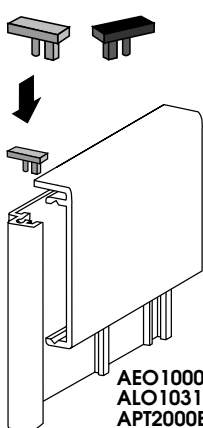

**LONG with
SLIDER (S)**

ALO1031.S 31mm
Mill Finish
ALO2031.S 31mm
Silver Anodised
ALO3031.S 31mm
Coloured
ALO4031.S 31mm
Gold Anodised

NEW!

Slider Strips ≤ 1,2mm thickness

SIDE TRACK CAPS RIGHT/LEFT

APT3000B/Black
APT2000B/Grey